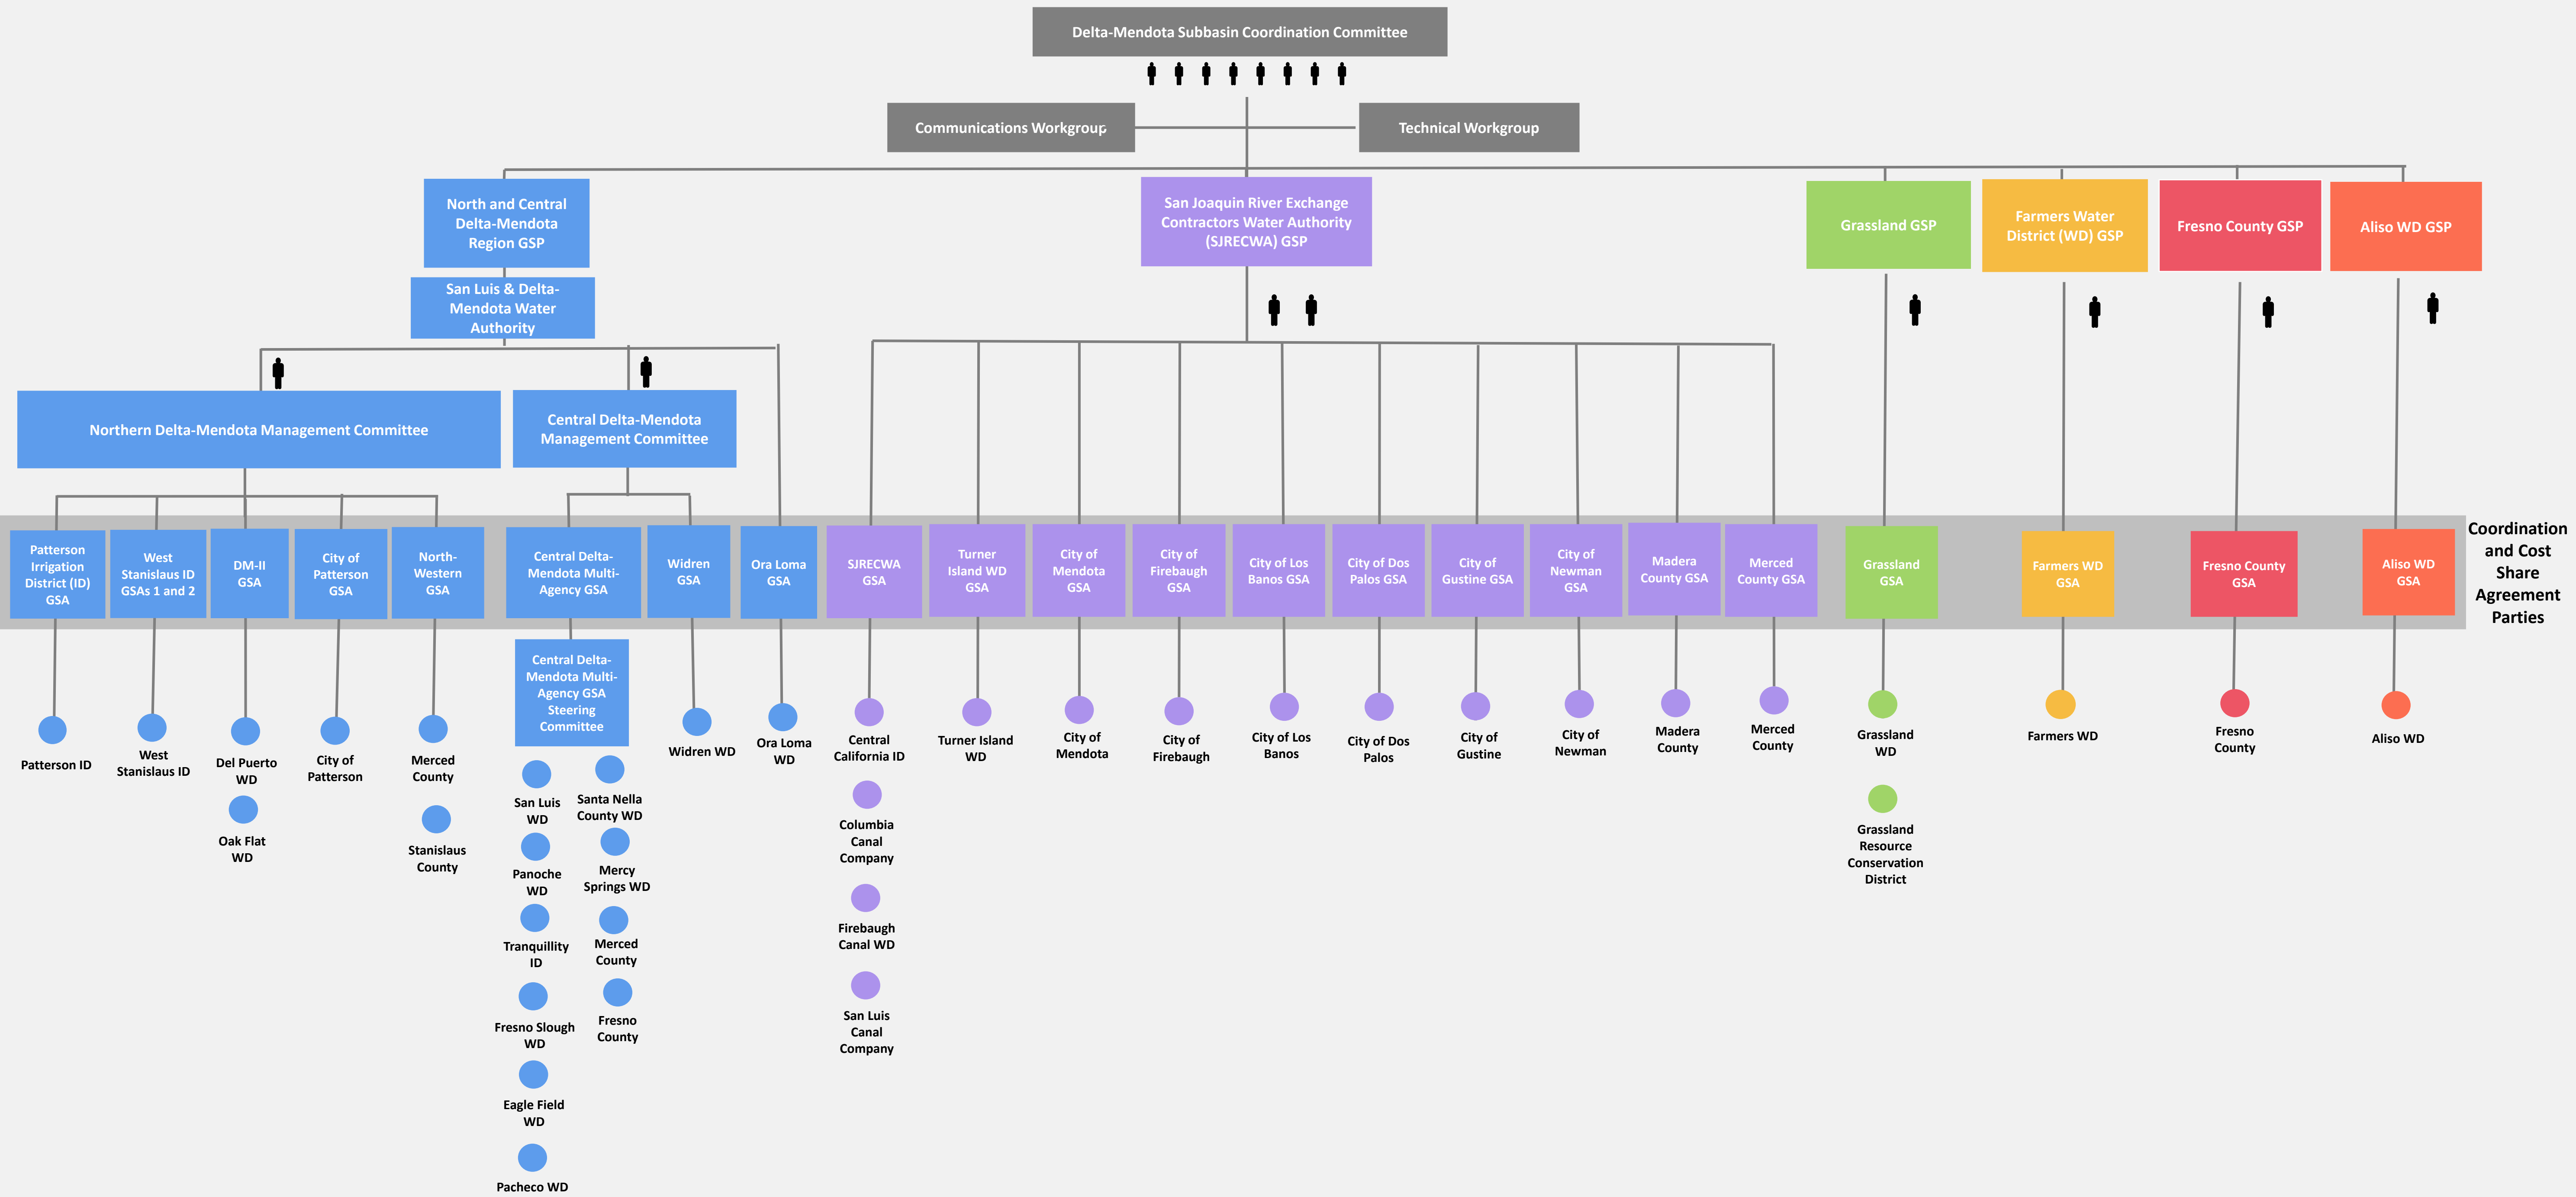

Delta-Mendota Subbasin SGMA Governance Structure

Coordination and Cost Share Agreement Parties