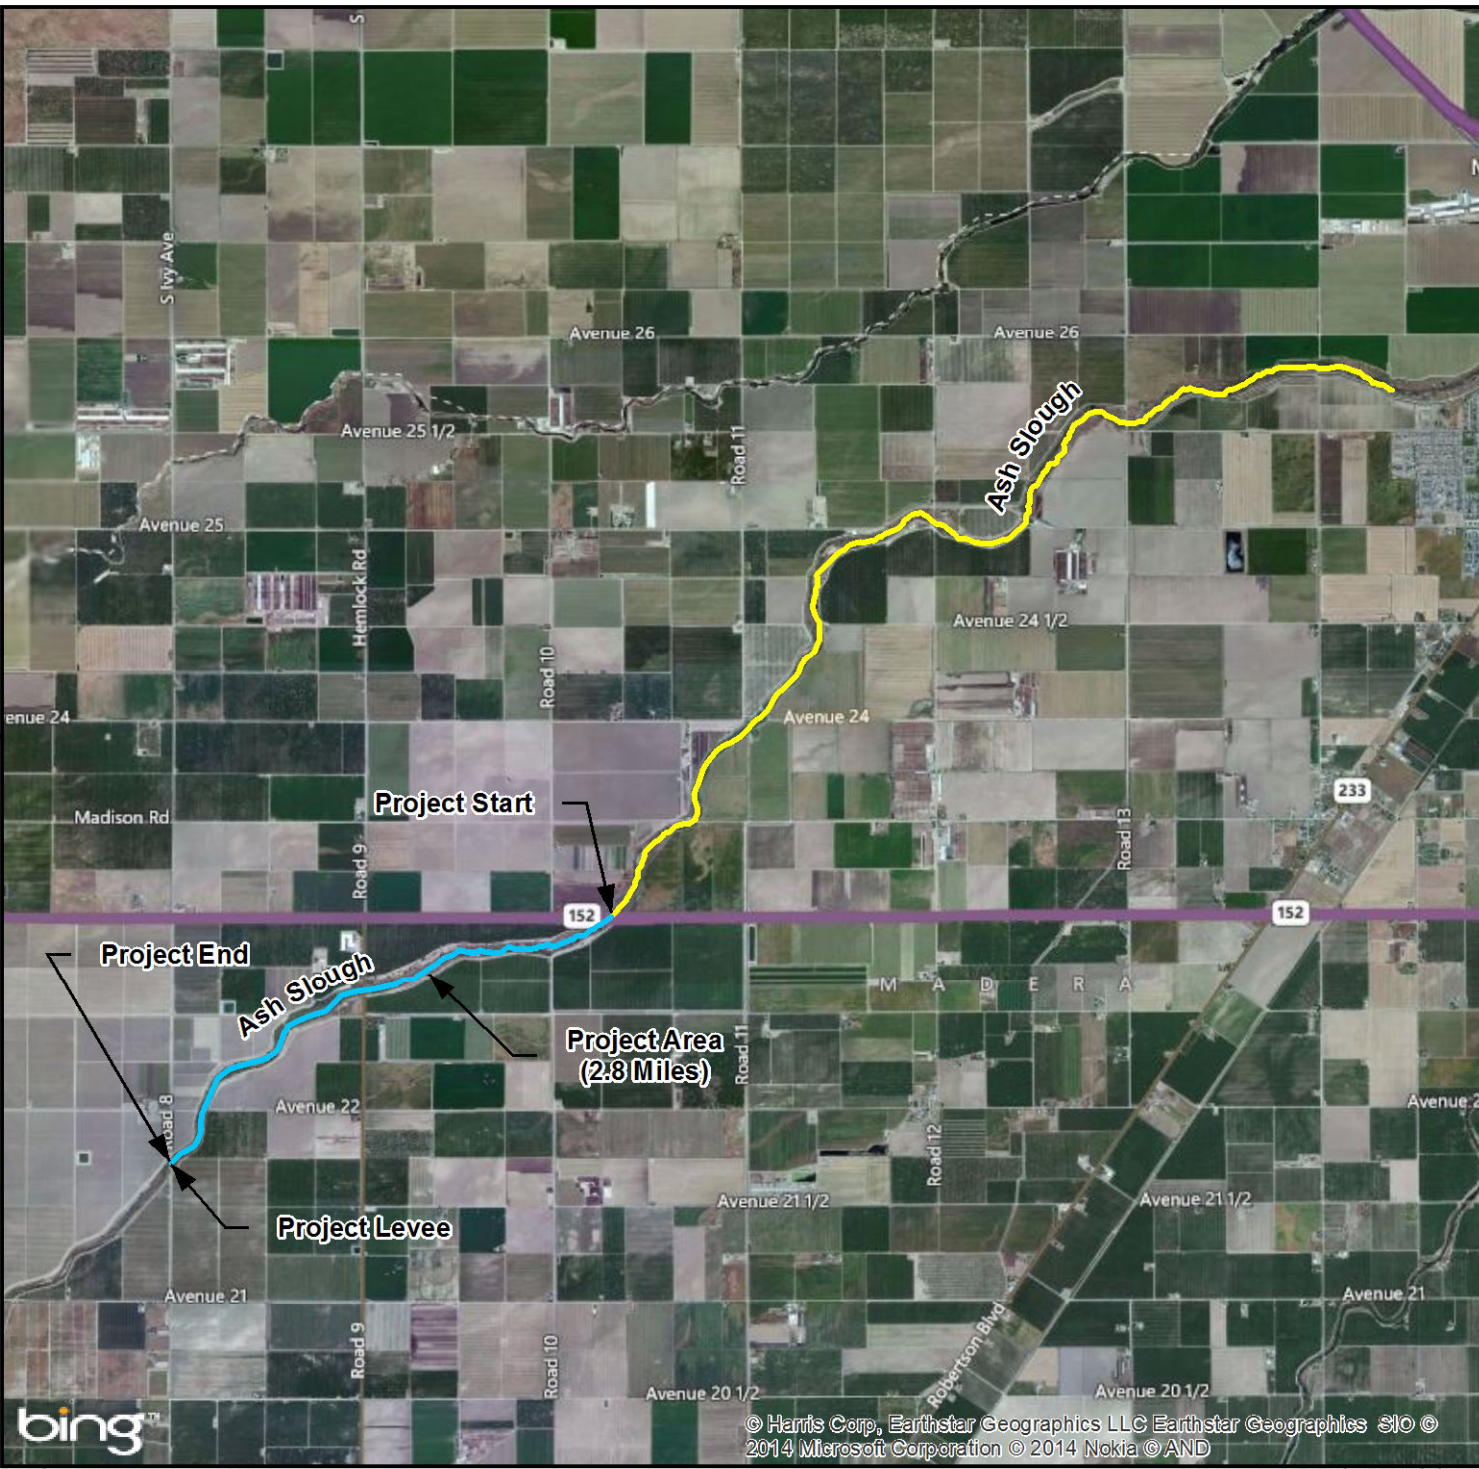

# Madera Irrigation District Project C Location Map Ash Slough

## Legend

- Project C Area
- Project B Area

Date:  
10/3/2014

Author:  
Ramon E Mendez

© Harris Corp, Earthstar Geographics LLC Earthstar Geographics SIO ©  
2014 Microsoft Corporation © 2014 Nokia © AND