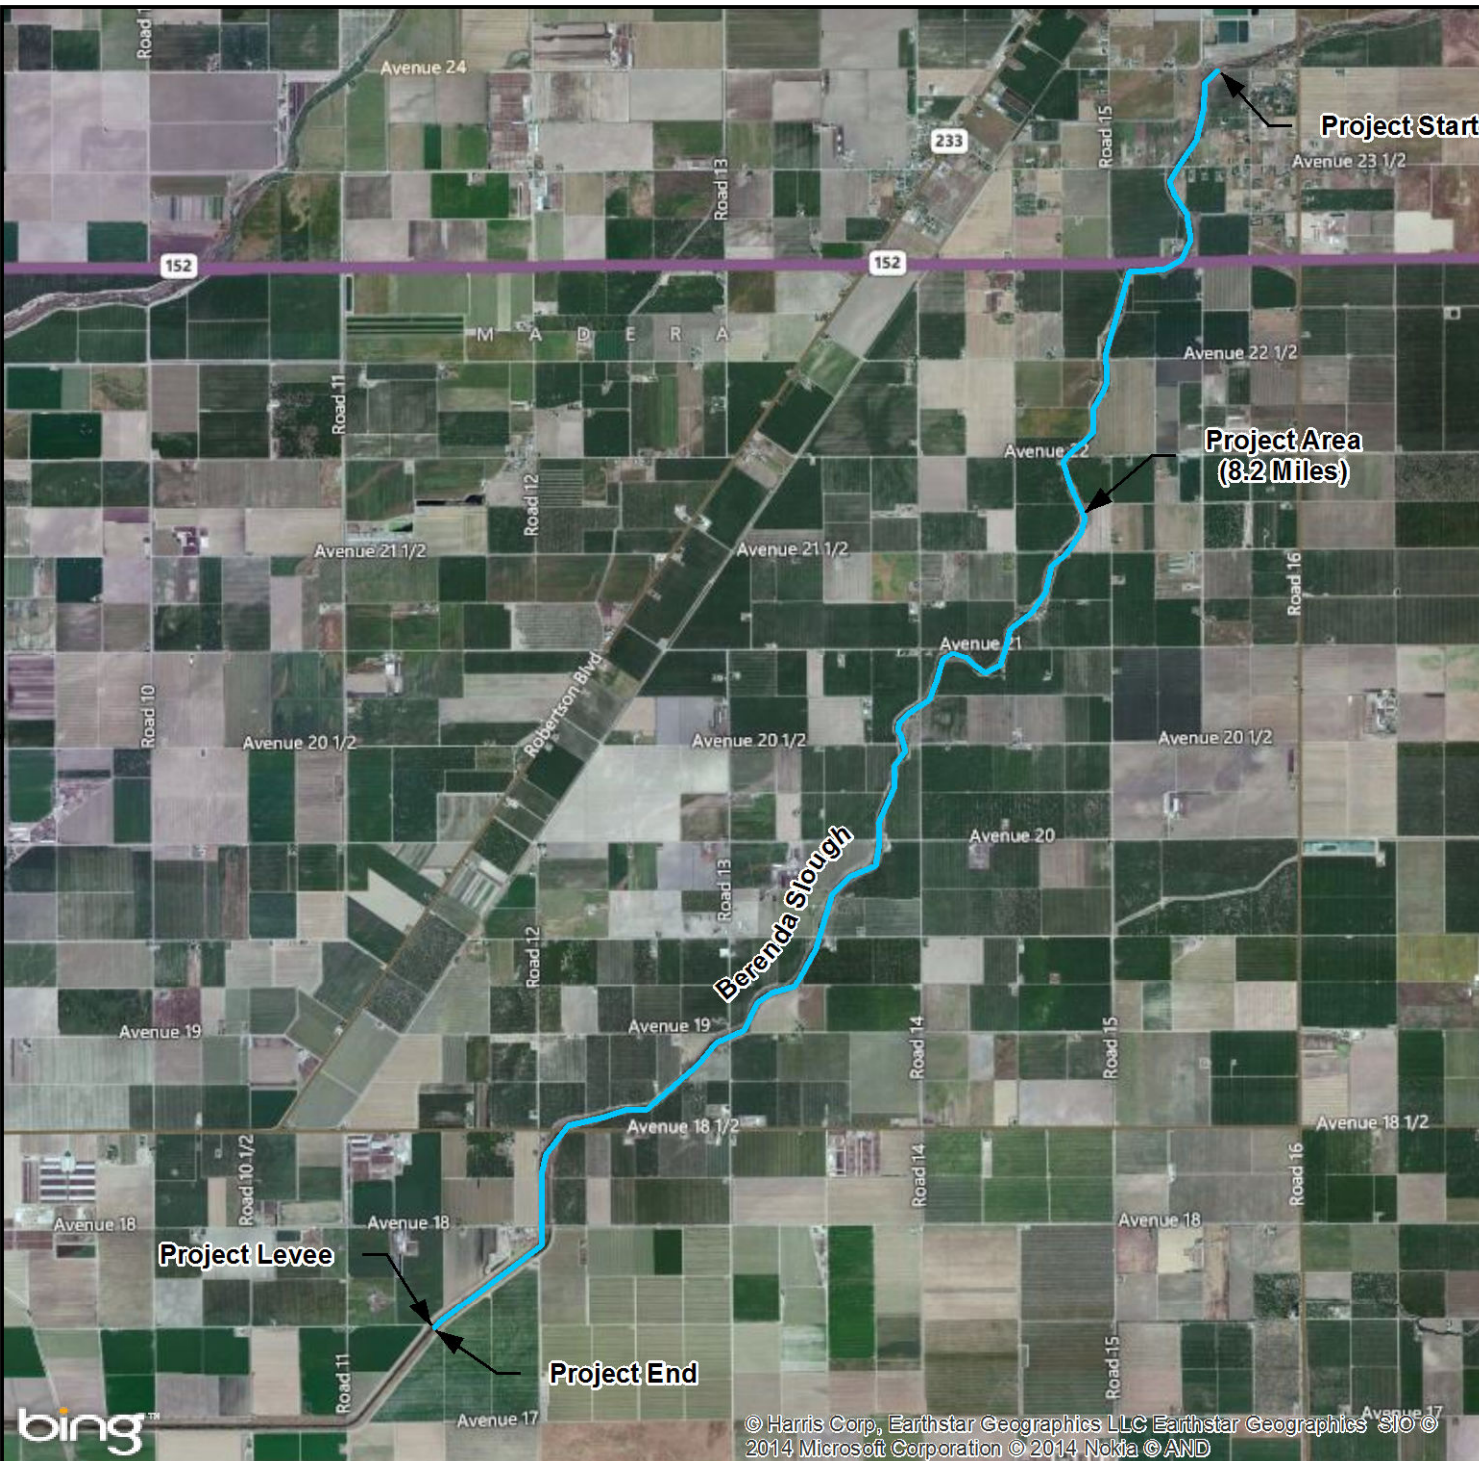

# Madera Irrigation District Project C Location Map Berenda Slough

## Legend

 Project C Area

Date:  
10/3/2014

Author:  
Ramon E Mendez

© Harris Corp, Earthstar Geographics LLC Earthstar Geographics SIO ©  
2014 Microsoft Corporation © 2014 Nokia © AND