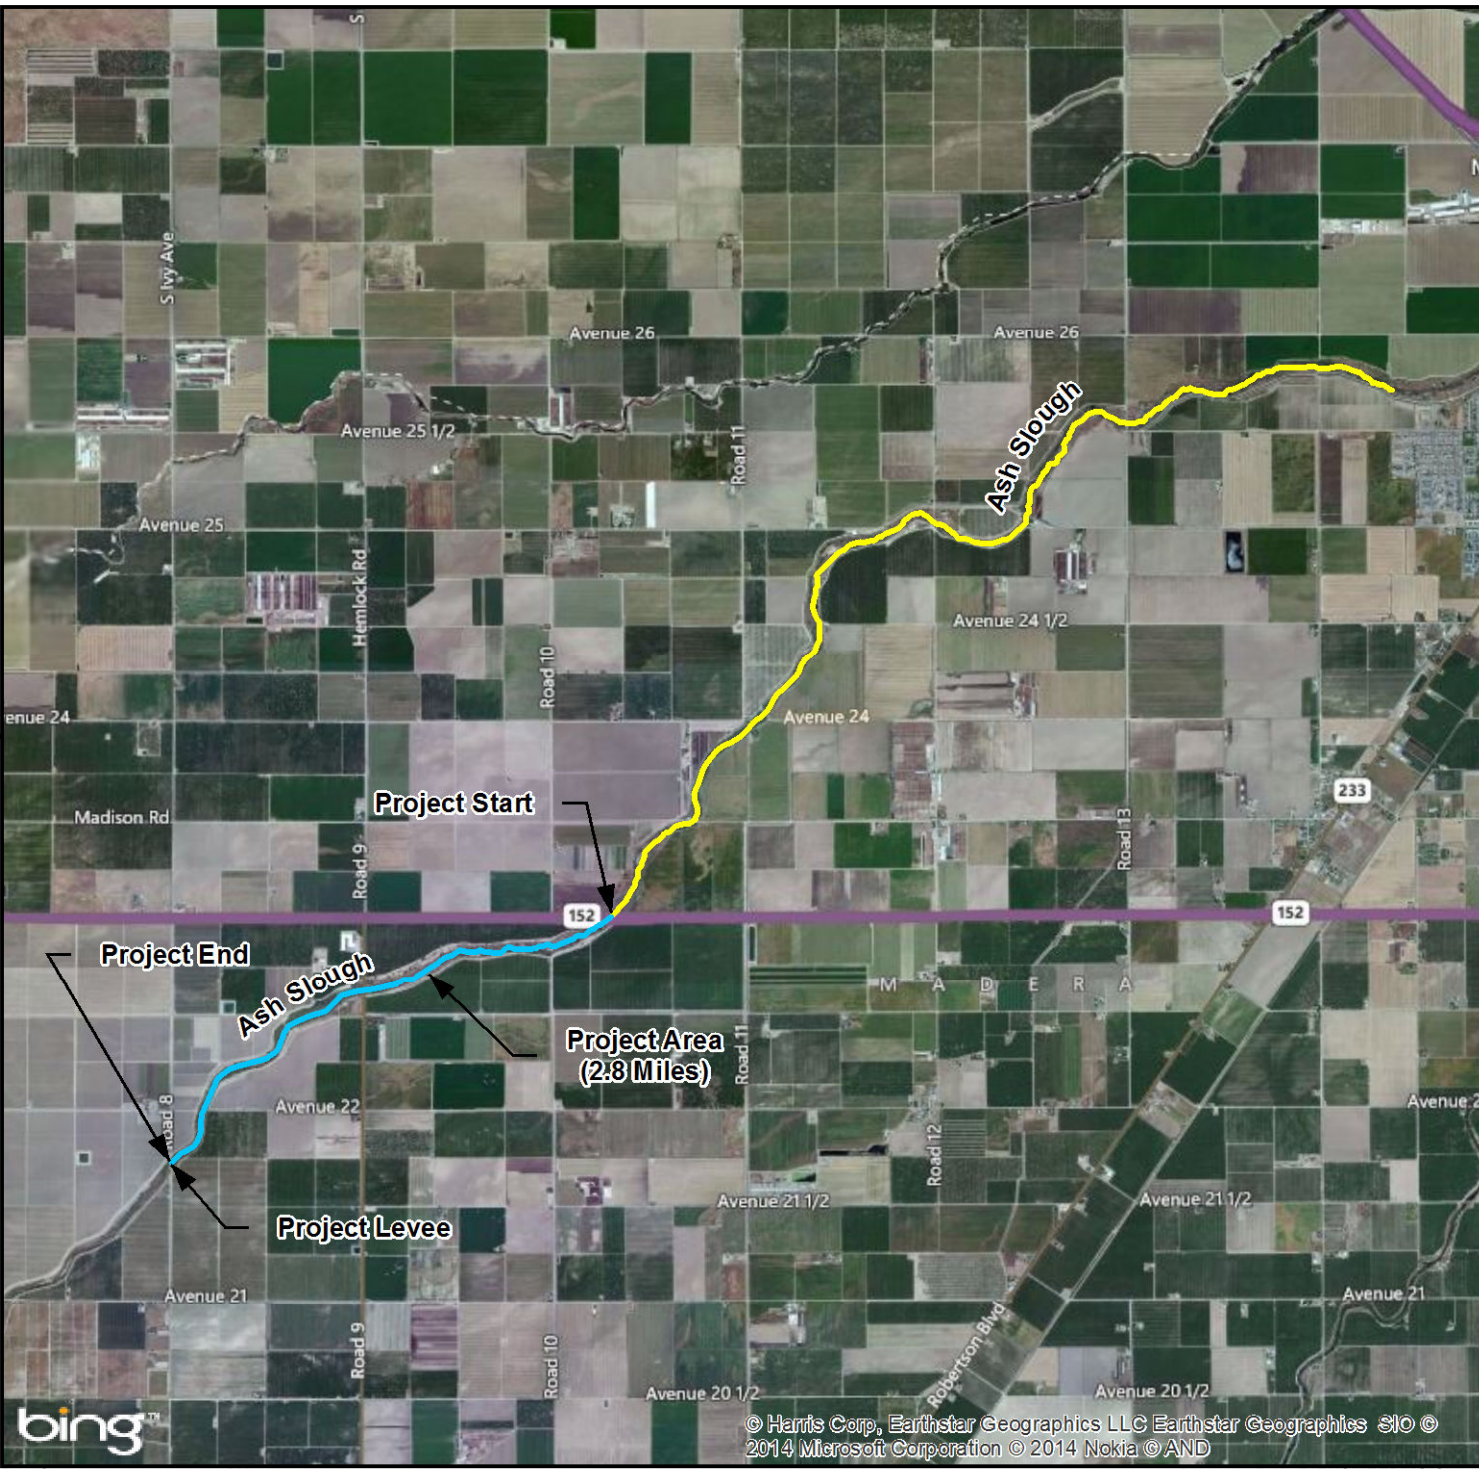

# Madera Irrigation District Project C Location Map Ash Slough

## Legend

- Project C Area
- Project B Area

Date:  
10/3/2014

Author:  
Ramon E Mendez

bing™

© Harris Corp, Earthstar Geographics LLC Earthstar Geographics SIO ©  
2014 Microsoft Corporation © 2014 Nokia © AND