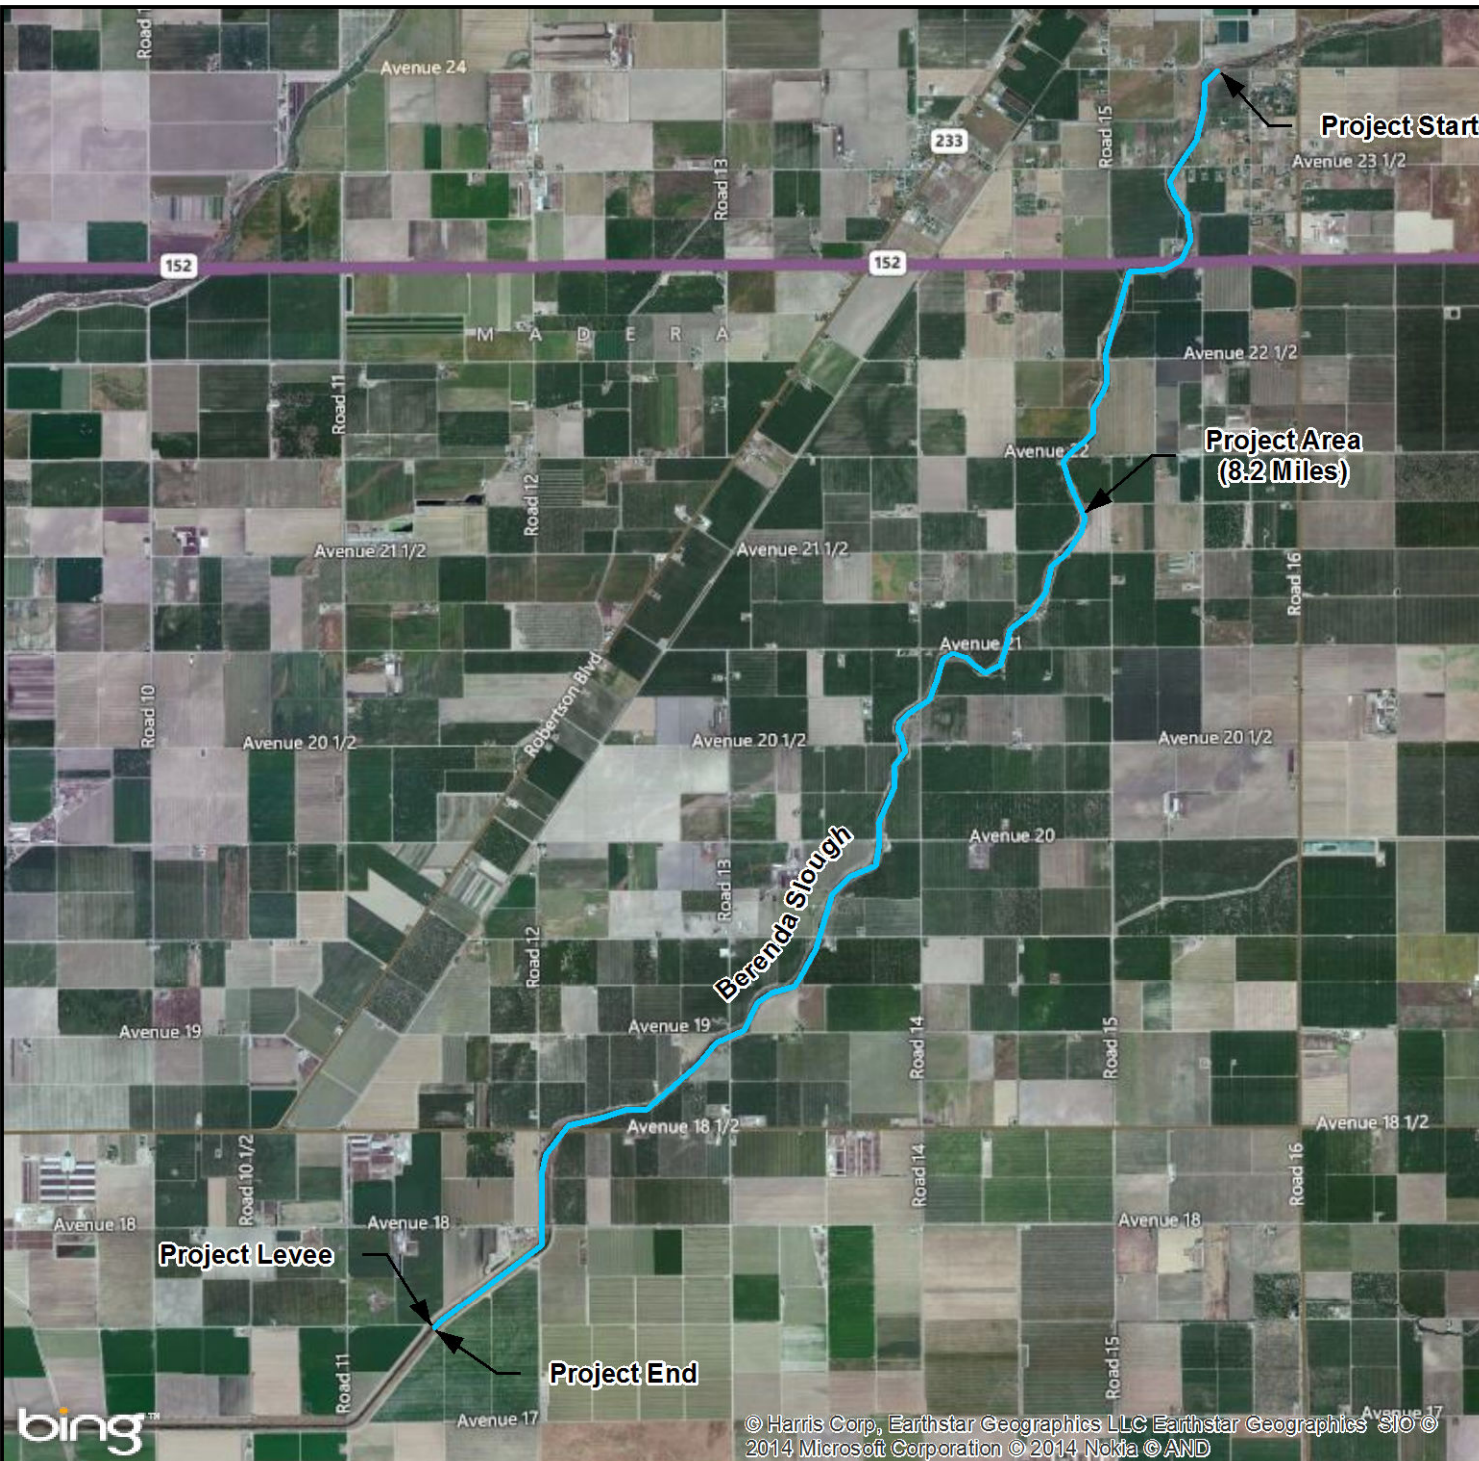

Madera Irrigation District Project C Location Map Berenda Slough

Legend

 Project C Area

Date:
10/3/2014

Author:
Ramon E Mendez

bing™

© Harris Corp, Earthstar Geographics LLC Earthstar Geographics SIO ©
2014 Microsoft Corporation © 2014 Nokia © AND